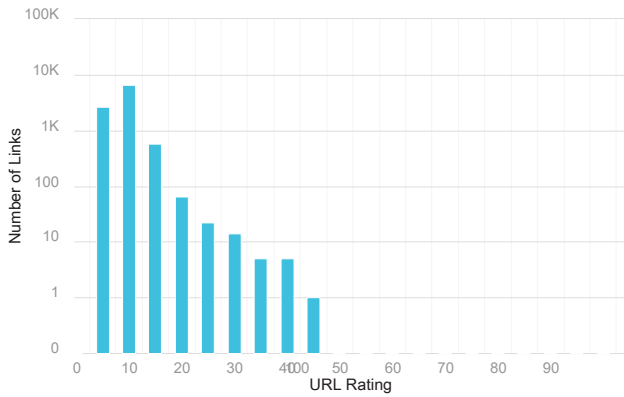

URL Rating Distribution