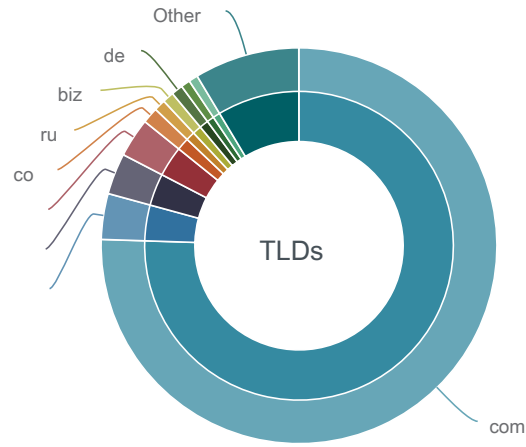

## Overview

URL Rating	Domain Rating	Backlinks	Referring Domains
<b>42</b>	<b>27</b>	<b>10K</b>	<b>537</b>

LINKING METRICS	
Referring Pages	6,282
Total Backlinks	10,065
Crawled Pages	433
Referring IPs	316
Referring Subnets	288
Referring Domains	537
Governmental	0
Educational	26
.com	404
.net	0
.org	20

BACKLINKS TYPES	
text	9,720
dofollow	6,040
nofollow	3,680
redirect	342
image	119
form	0
Governmental	0
Educational	140

## Referring Pages

### Top Referring TLDs