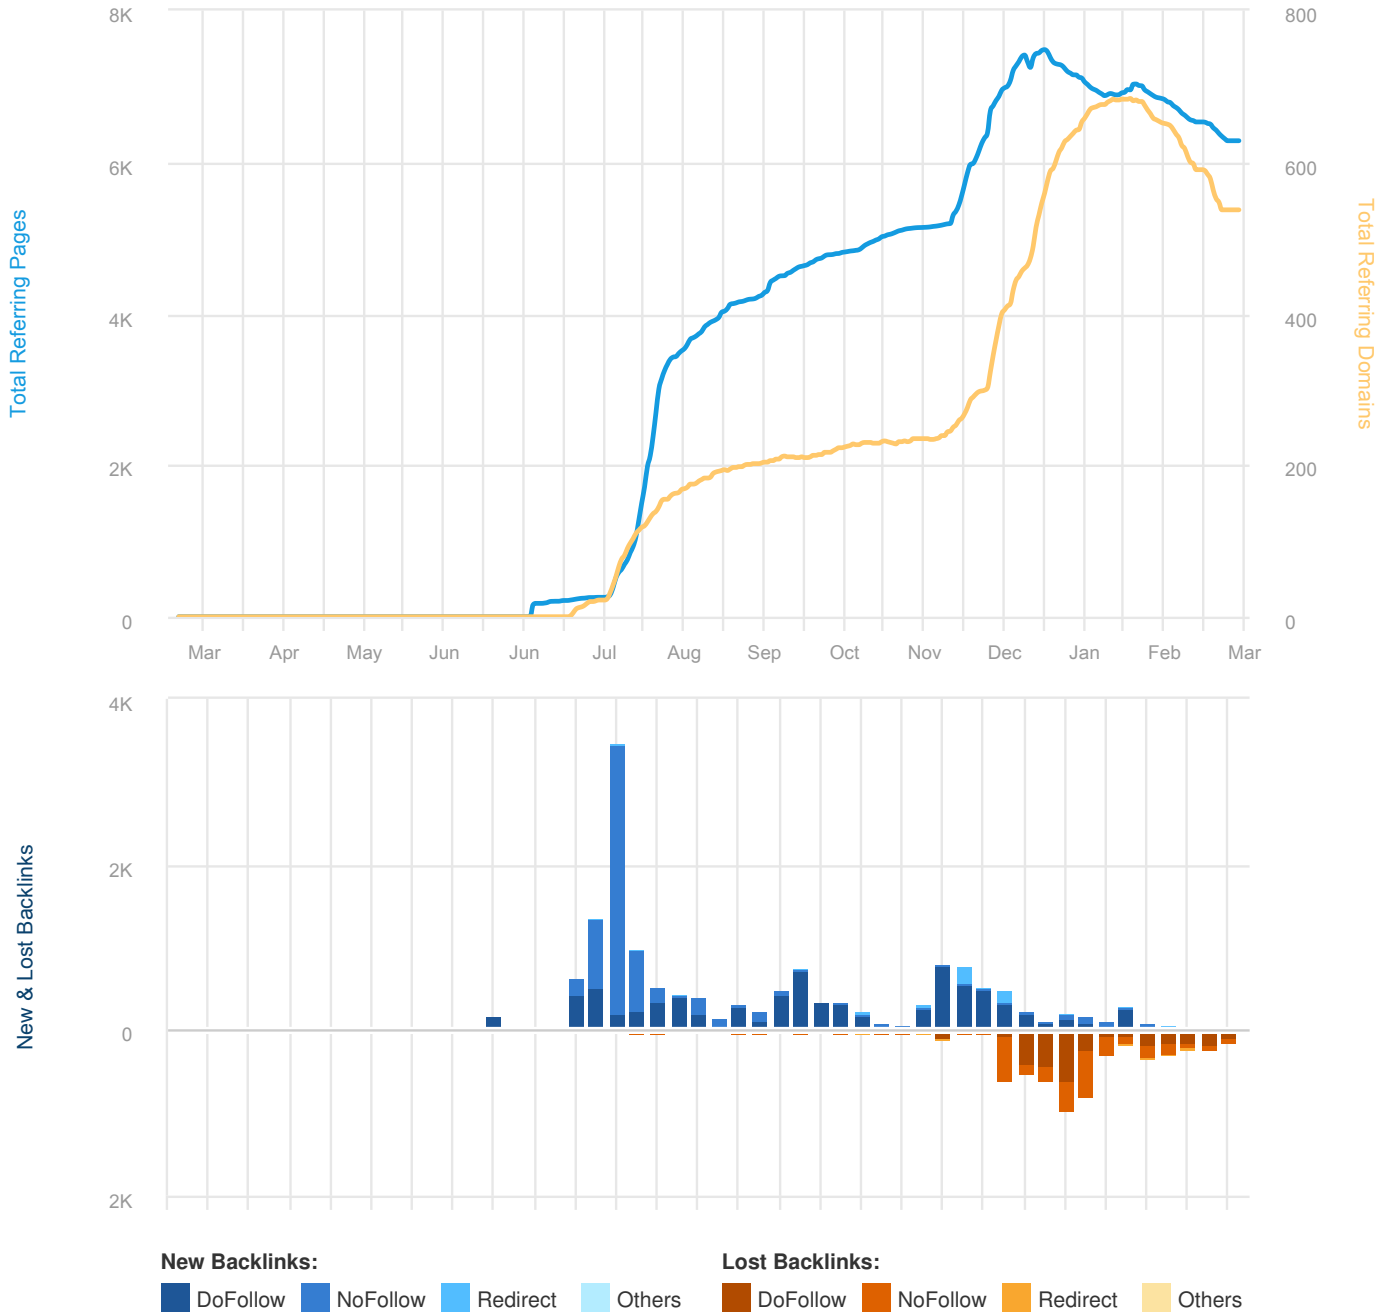

Overview

URL Rating	Domain Rating	Backlinks	Referring Domains
42	27	10K	537

LINKING METRICS	
Referring Pages	6,282
Total Backlinks	10,065
Crawled Pages	433
Referring IPs	316
Referring Subnets	288
Referring Domains	537
Governmental	0
Educational	26
.com	404
.net	0
.org	20

BACKLINKS TYPES	
text	9,720
dofollow	6,040
nofollow	3,680
redirect	342
image	119
form	0
Governmental	0
Educational	140

Referring Pages